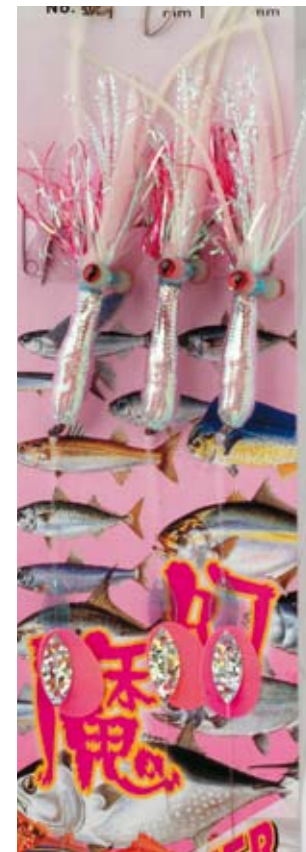

MINOR OCTOPUS CHAIN

Main line ø 0,45 mm - cm. 160 - Branch line ø 0,35 mm - cm 20

color PINK

MINOR OCTOPUS CHAIN color PINK

CODE	HOOK SIZE	FISH SIZE
5700402	2	6 cm.
5700404	4	5
5700406	6	5

(Min. q.ty 20 bags)

MINOR OCTOPUS CHAIN color BLUE

CODE	HOOK SIZE	FISH SIZE
5700412	2	6 cm.
5700414	4	5
5700416	6	5

(Min. q.ty 20 bags)

MINOR OCTOPUS CHAIN color WHITE

CODE	HOOK SIZE	FISH SIZE
5700422	2	6 cm.
5700424	4	5
5700426	6	5

(Min. q.ty 20 bags)

ALL FLUORESCENT COLORS!!!